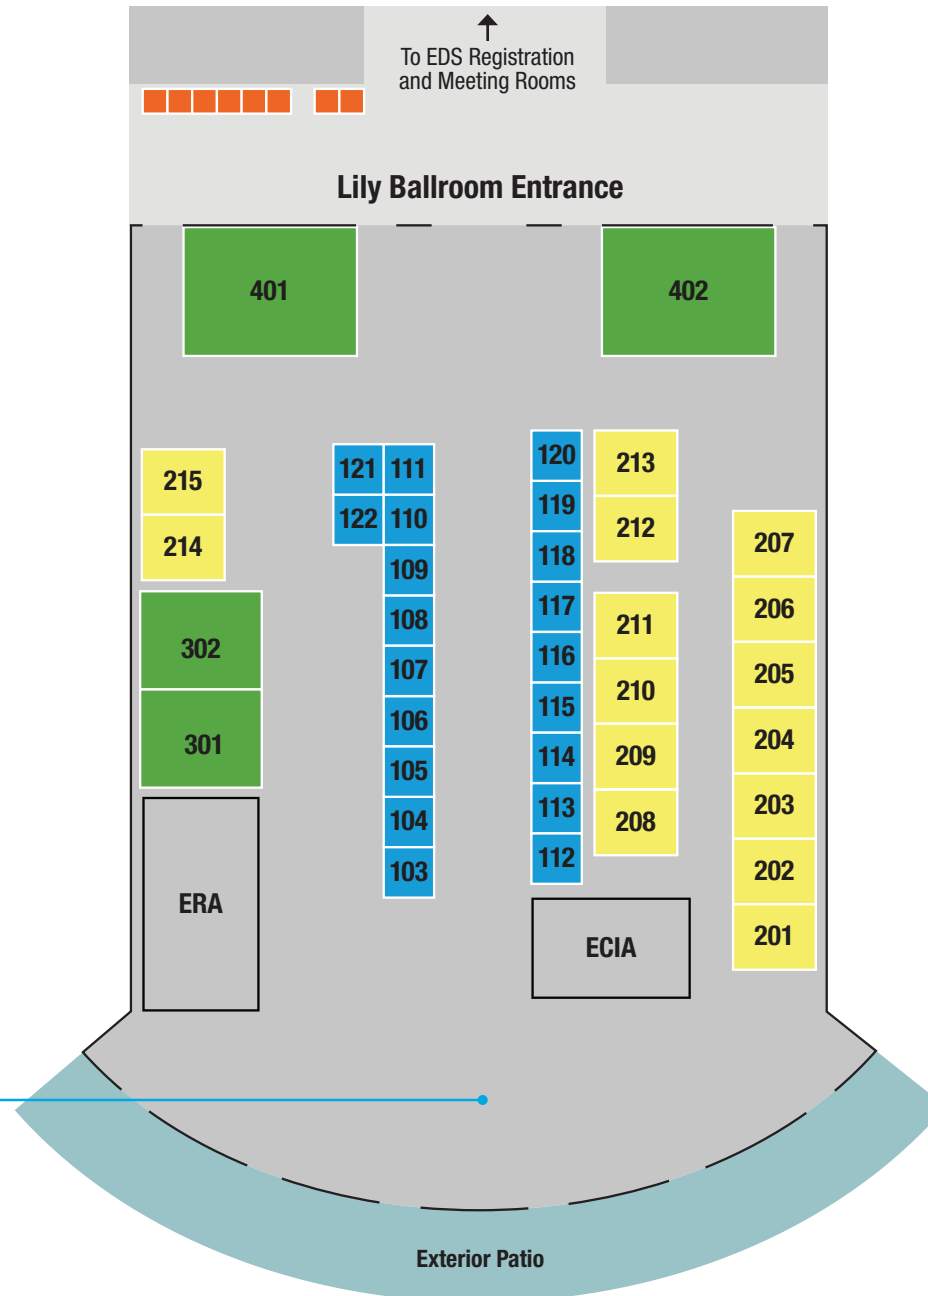

EDS Exhibit Space

- Basecamp Meeting Rooms
- Display Booths
- Euro Suites
- Conference Units
- Executive Meeting Rooms
- Exterior Space

EDS Registration

LEVEL 2

LEVEL 3

LEVEL 6

EDS Exhibit Space

- Basecamp Meeting Rooms
- Display Booths
- Euro Suites
- Conference Units

**connections
café**

EDS Arrival Lounge

Monday 3:00pm – 8:00pm

All-Industry Reception

Tuesday 4:00pm – 5:30pm

Connections Café Hours

Monday: 3:00pm – 8:00pm

Tuesday: 10:00am – 7:00pm

Wednesday: 7:00am – 7:00pm

Thursday: 7:00am – 7:00pm

Friday: 7:00am – 12:00pm

EDS Exhibit Space

■ EDS Meeting Suites