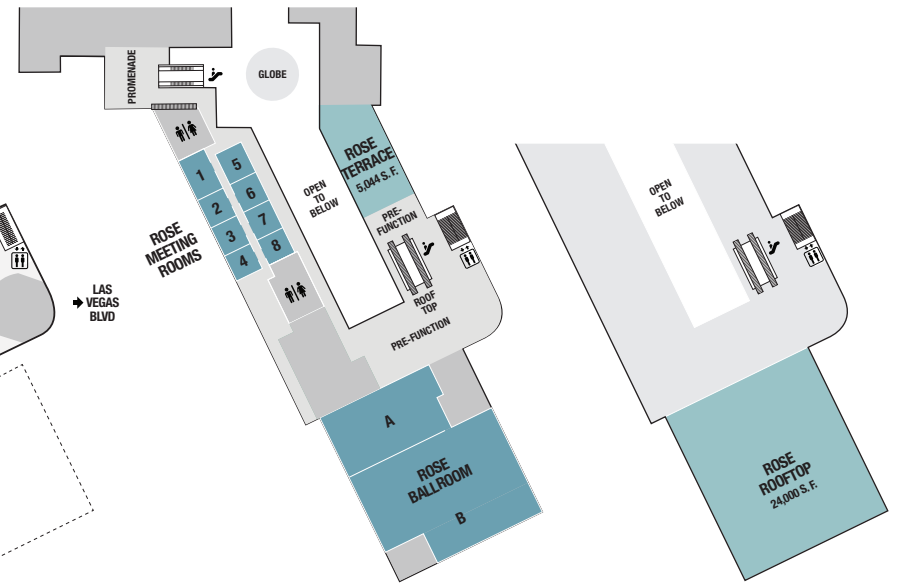

EDS Exhibit Space

- Basecamp Meeting Rooms
- Display Booths
- Euro Suites
- Conference Units
- Executive Meeting Rooms
- Exterior Space

EDS Registration

LEVEL 2

LEVEL 3

LEVEL 6

EDS Exhibit Space

- Basecamp Meeting Rooms
- Display Booths
- Euro Suites
- Conference Units

**connections
café**

EDS Arrival Lounge

Monday 3:00pm – 8:00pm

All-Industry Reception

Tuesday 4:00pm – 5:30pm

Connections Café Hours

Monday: 3:00pm – 8:00pm

Tuesday: 10:00am – 7:00pm

Wednesday: 7:00am – 7:00pm

Thursday: 7:00am – 7:00pm

Friday: 7:00am – 12:00pm

EDS Exhibit Space

■ EDS Meeting Suites