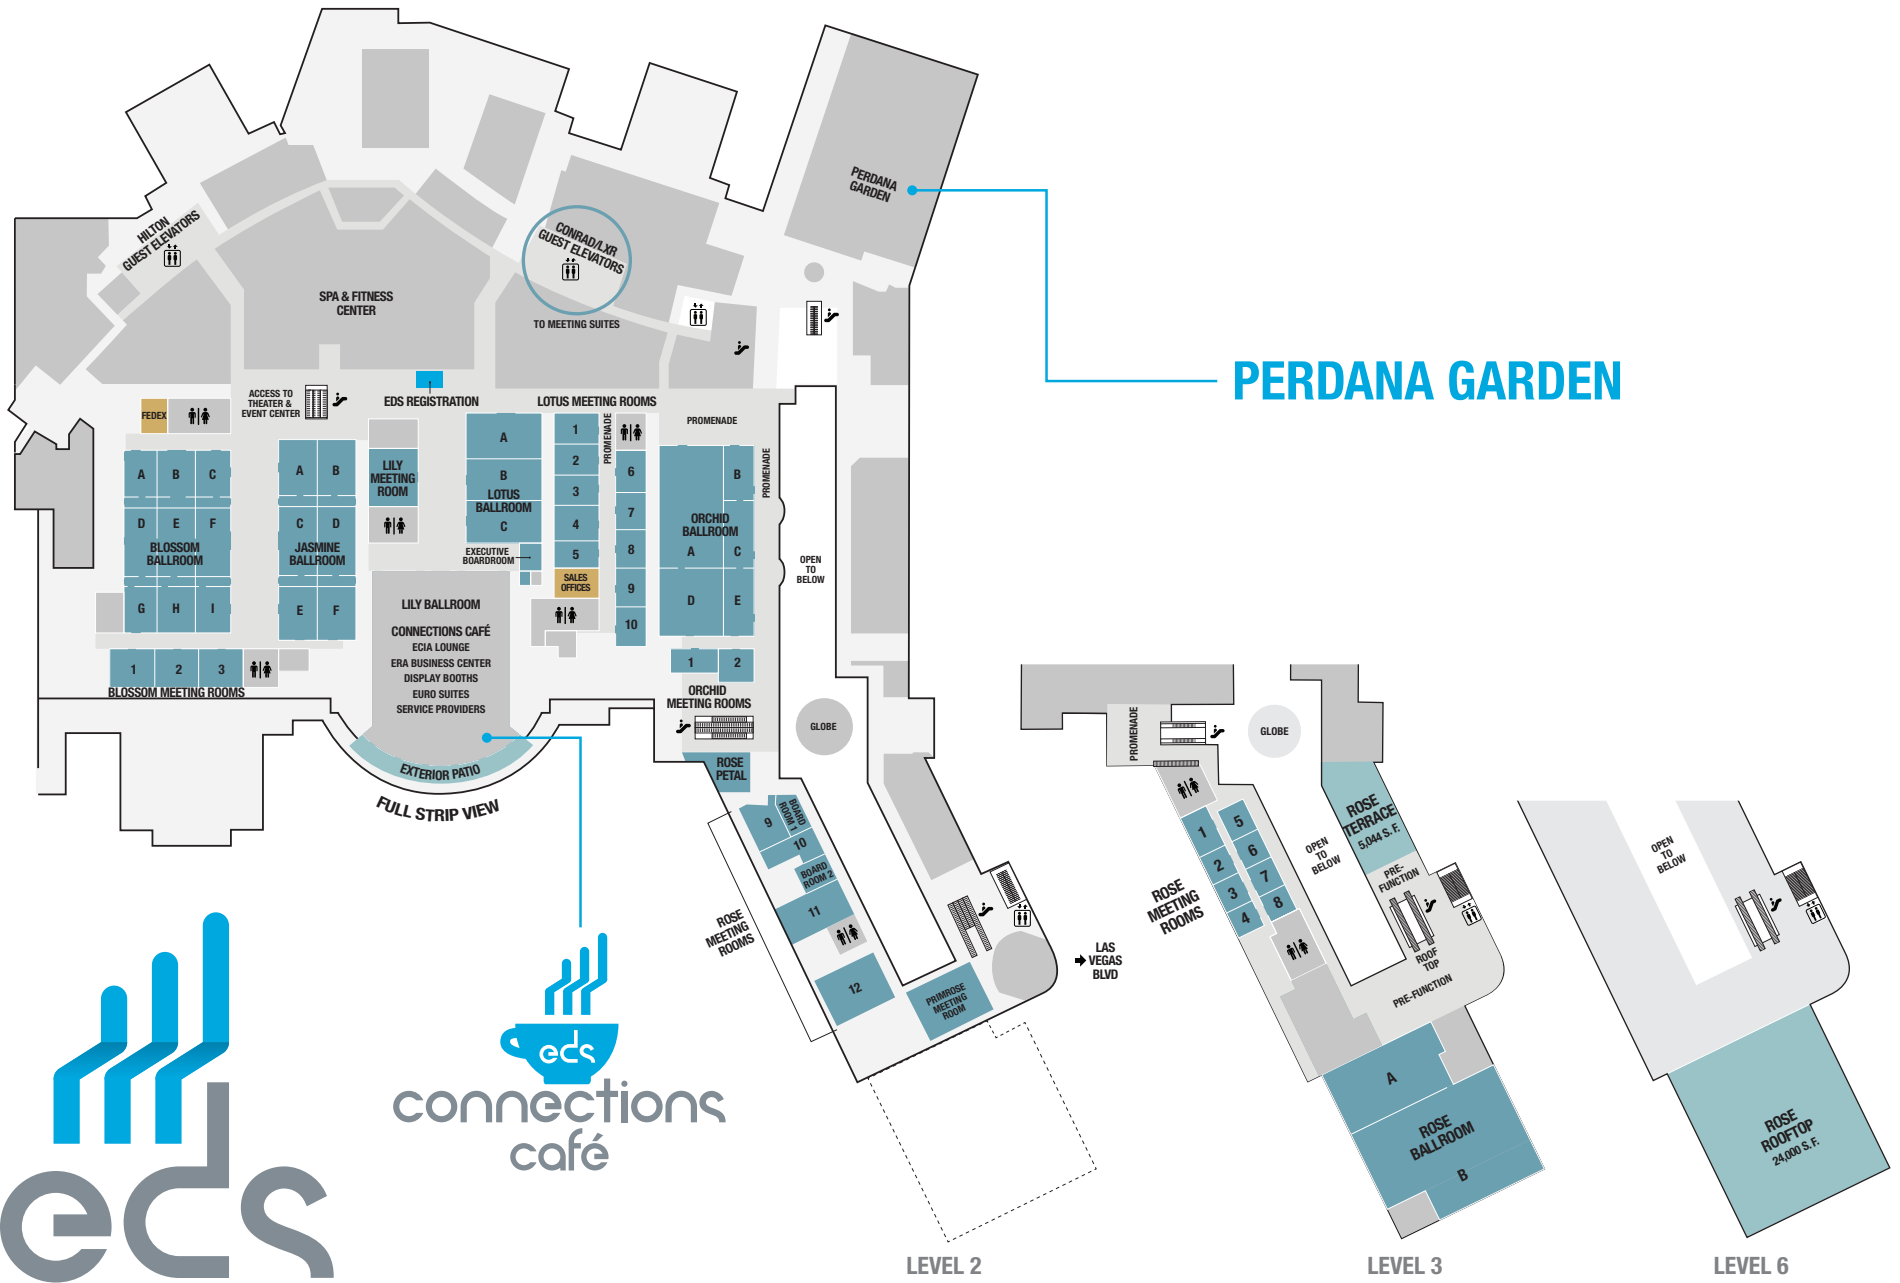

### Connections Café Hours

Monday: 10:00am – 7:00pm

Tuesday: 7:00am – 7:00pm

Wednesday: 7:00am – 7:00pm

Thursday: 7:00am – 7:00pm

Friday: 8:00am – 12:00pm

## EDS Exhibit Space

■ EDS Meeting Suites

## ROSE BALLROOM

LEVEL 2

LEVEL 3

LEVEL 6