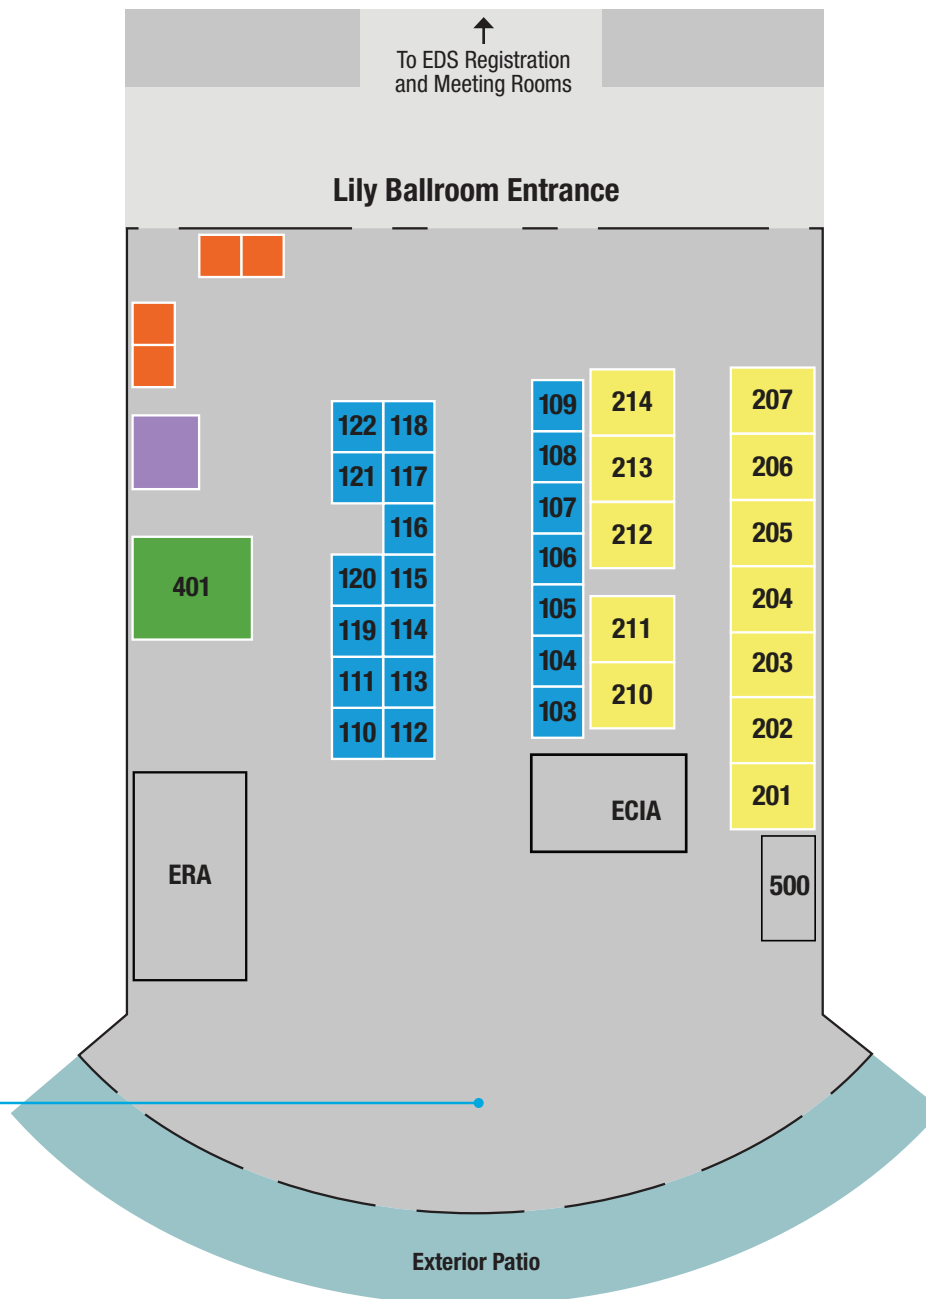

### Connections Café Hours

Monday: 10:00am – 7:00pm

Tuesday: 7:00am – 7:00pm

Wednesday: 7:00am – 7:00pm

Thursday: 7:00am – 7:00pm

Friday: 8:00am – 12:00pm

## EDS Exhibit Space

■ EDS Meeting Suites

## ROSE BALLROOM

LEVEL 2

LEVEL 3

LEVEL 6