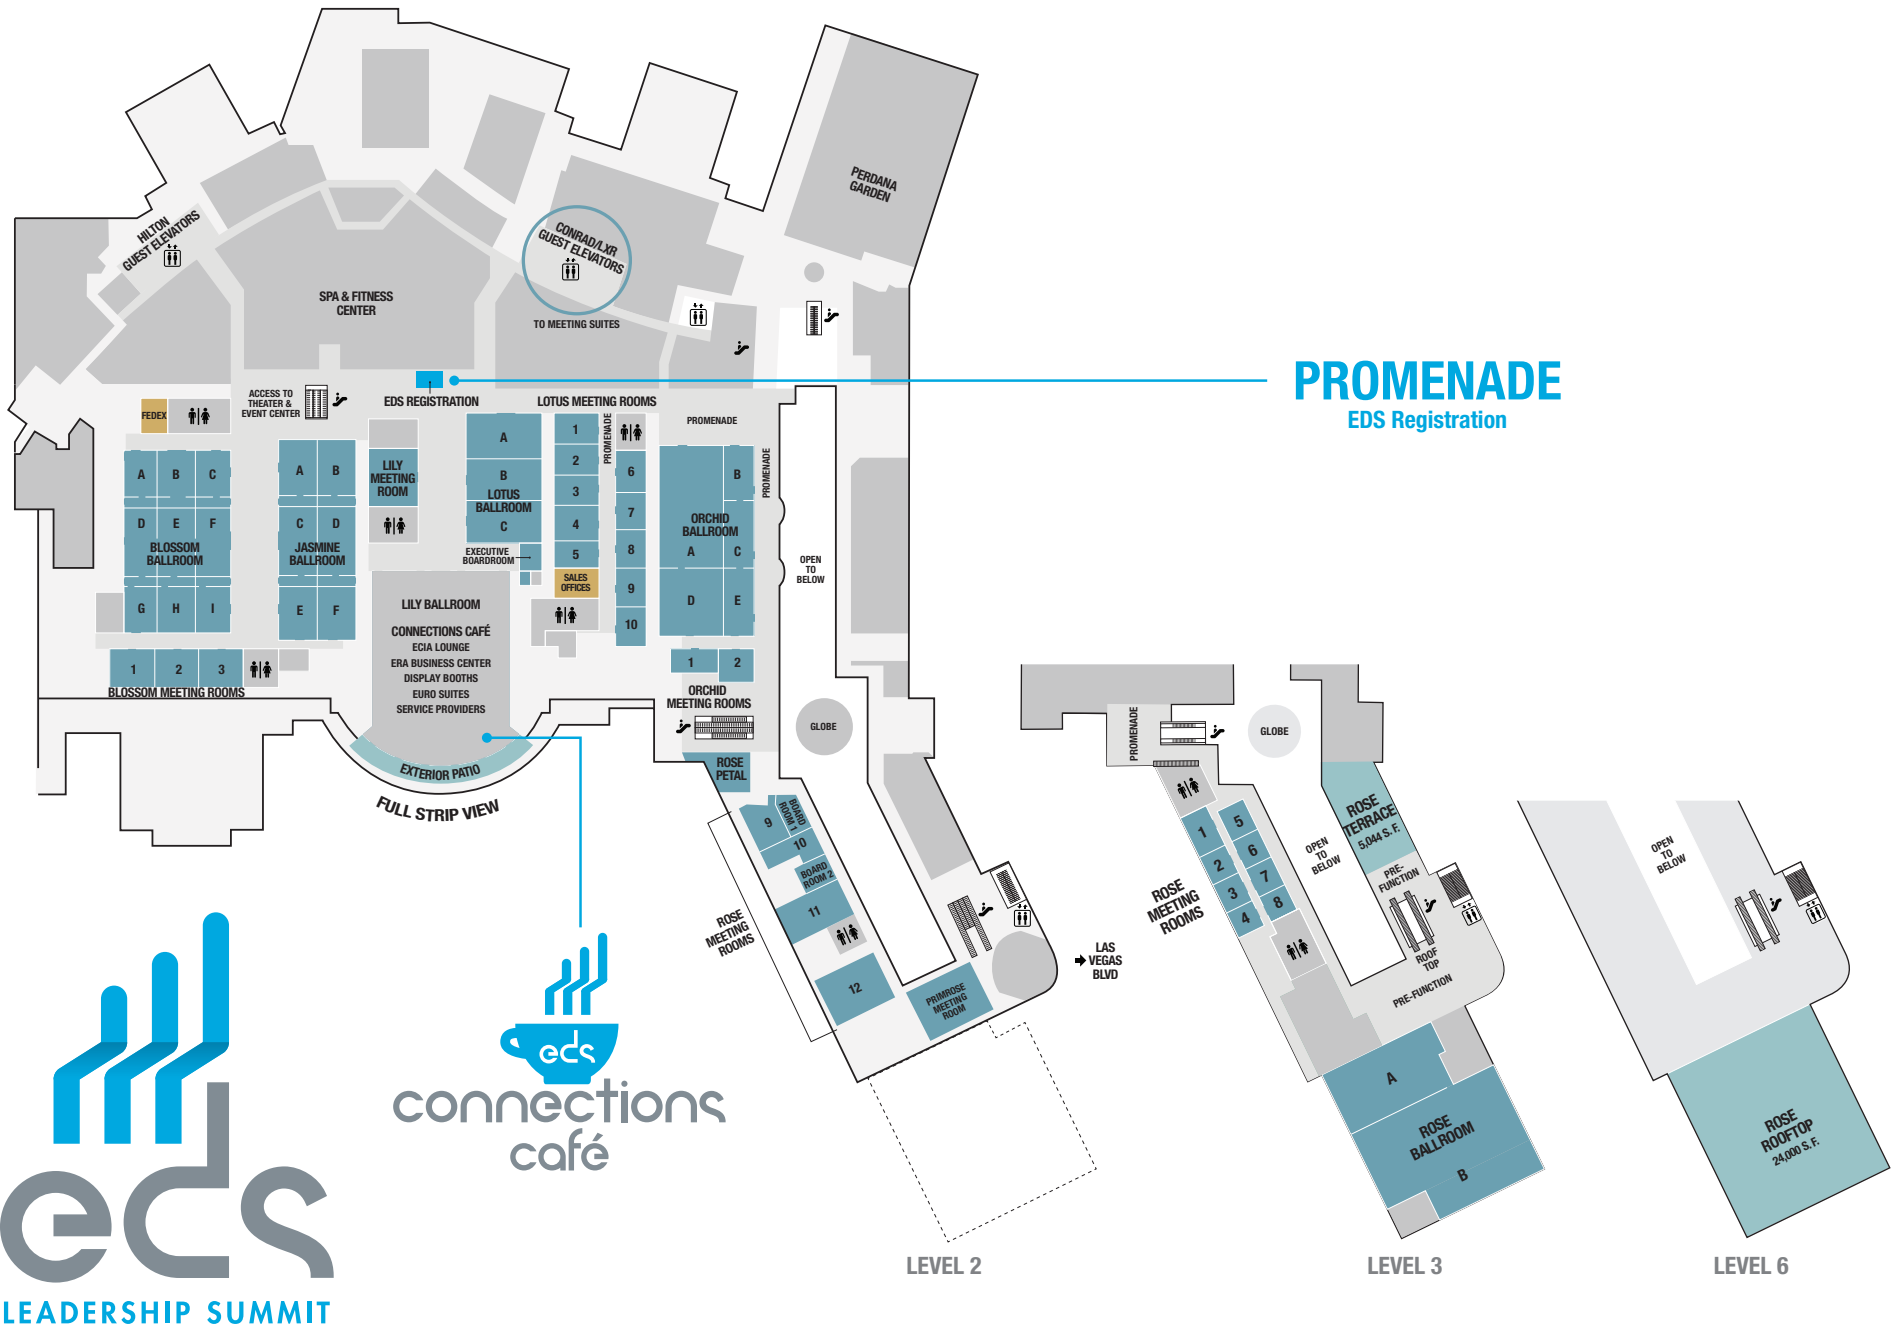

## EDS Exhibit Space

- Basecamp Meeting Rooms
- Display Booths
- Euro Suites
- Conference Units
- Hourly Meeting Room

**connections  
café**

### Connections Café Hours

Monday: 10:00am – 7:00pm

Tuesday: 7:00am – 7:00pm

Wednesday: 7:00am – 7:00pm

Thursday: 7:00am – 7:00pm

Friday: 8:00am – 12:00pm

## EDS Exhibit Space

■ EDS Meeting Suites

## ROSE BALLROOM

LEVEL 2

LEVEL 3

LEVEL 6